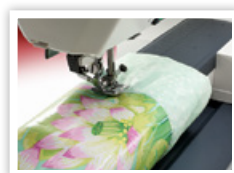

MEMORY CRAFT 7700 QCP SEW/QUILT/EMBROIDER

PRECISION CLOTH GUIDE

ACUFEED™ FABRIC FEEDING

FREE ARM SEWING

Key Features A perfect quilting companion that offers the advanced capabilities, sewing area, storage, and reliability that brings pleasure to your sewing projects. An abundance of stitches, shadow-free LED lighting and the AcuFeed™ fabric feeding system round out the offerings of this professional quality sewing and quilting machine.

- Free arm sewing
- Innovative needle plate markings
- 3 Monogram fonts
- Pattern stitch length calculator
- 250 Stitches and 11 buttonholes
- Jog dial and LCD controls
- AcuFeed fabric feeding
- Auto thread trim, needle up/down, start/stop
- 11 x 4.7" Workspace
- Over 14 accessory feet included
- Automatic Plate Converter (APC)
- Semi hard cover
- One-Hand needle threader
- Optional thread stand available