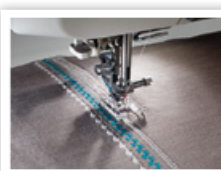

MEMORY CRAFT 8900 QCP Special Edition SEW / QUILT

ACUFEED FLEX™ FABRIC FEEDING SYSTEM: QUILT AS THICK AS YOU WANT

ONE-STEP NEEDLE PLATE CONVERSION

SEW BIGGER AND BOLDER EMBELLISHMENTS WITH HUNDREDS OF 9MM STITCHES

Quilt Friendly MC8900 Special Edition Features:

- 11" Right of the needle for the largest of quilts
- AcuFeed Flex™ fabric feeding system
- 270 Stitches, 9 mm stitches, 3 fonts
- One-Step needle plate conversion
- Thread trim, start/stop and needle up/down
- Automatic thread cutter (with remote port)
- 91 Needle position adjustment
- High-speed sewing at 1000 SPM
- Easy Set bobbin and bobbin winder
- Straight stitch needle plate with right needle position for 1/4" seams
- 11 Buttonholes; buttonhole stabilizer plate for thick fabrics
- Jog dial navigation – smooth and quick
- 16 Accessory feet
- Advanced plate markings
- 5 Ultra bright LED lamps; optional optic magnifier
- Ergonomic adjustable knee lift
- SFS+ 7 piece feed dog
- Quick reference stitch chart
- Large extension table included
- Large foot controller
- Multi-language operation
- Semi-hard cover included
- Cloth guide and extension table included