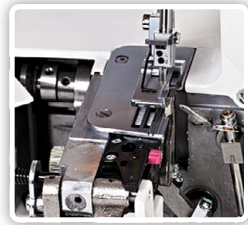

Four DLB

Lay In Tension

Easy Rolled Hem

Color Coded Threading

JANOME
WHAT'S NEXT

www.janome.ca

JANOME Four DLB

FEATURES

Contemporary design, differential feed from 0.5 to 2.2 mm to prevent stretching or puckering on knit fabrics

- 3 or 4 Thread overlock
- Lay-in threading
- Color-coded thread paths
- Wide differential feed ratio
- Adjustable cutting width
- Upper knife engage/disengage
- Built-in rolled hem plate
- Auto tension release
- Adjustable pressure foot
- Stitch speed 1300 SPM
- Electronic foot control
- Needle Set, Screwdriver, Tweezers