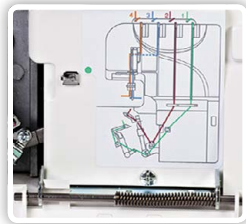

Four DLB

Lay In Tension

Easy Rolled Hem

Color Coded Threading

JANOME
WHAT'S NEXT

www.janome.ca

JANOME Four DLB

FEATURES

Contemporary design, differential feed from 0.5 to 2.2 mm to prevent stretching or puckering on knit fabrics

- 3 or 4 Thread overlock
- Lay-in threading
- Color-coded thread paths
- Wide differential feed ratio
- Adjustable cutting width
- Upper knife engage/disengage
- Built-in rolled hem plate
- Auto tension release
- Adjustable pressure foot
- Stitch speed 1300 SPM
- Electronic foot control
- Needle Set, Screwdriver, Tweezers