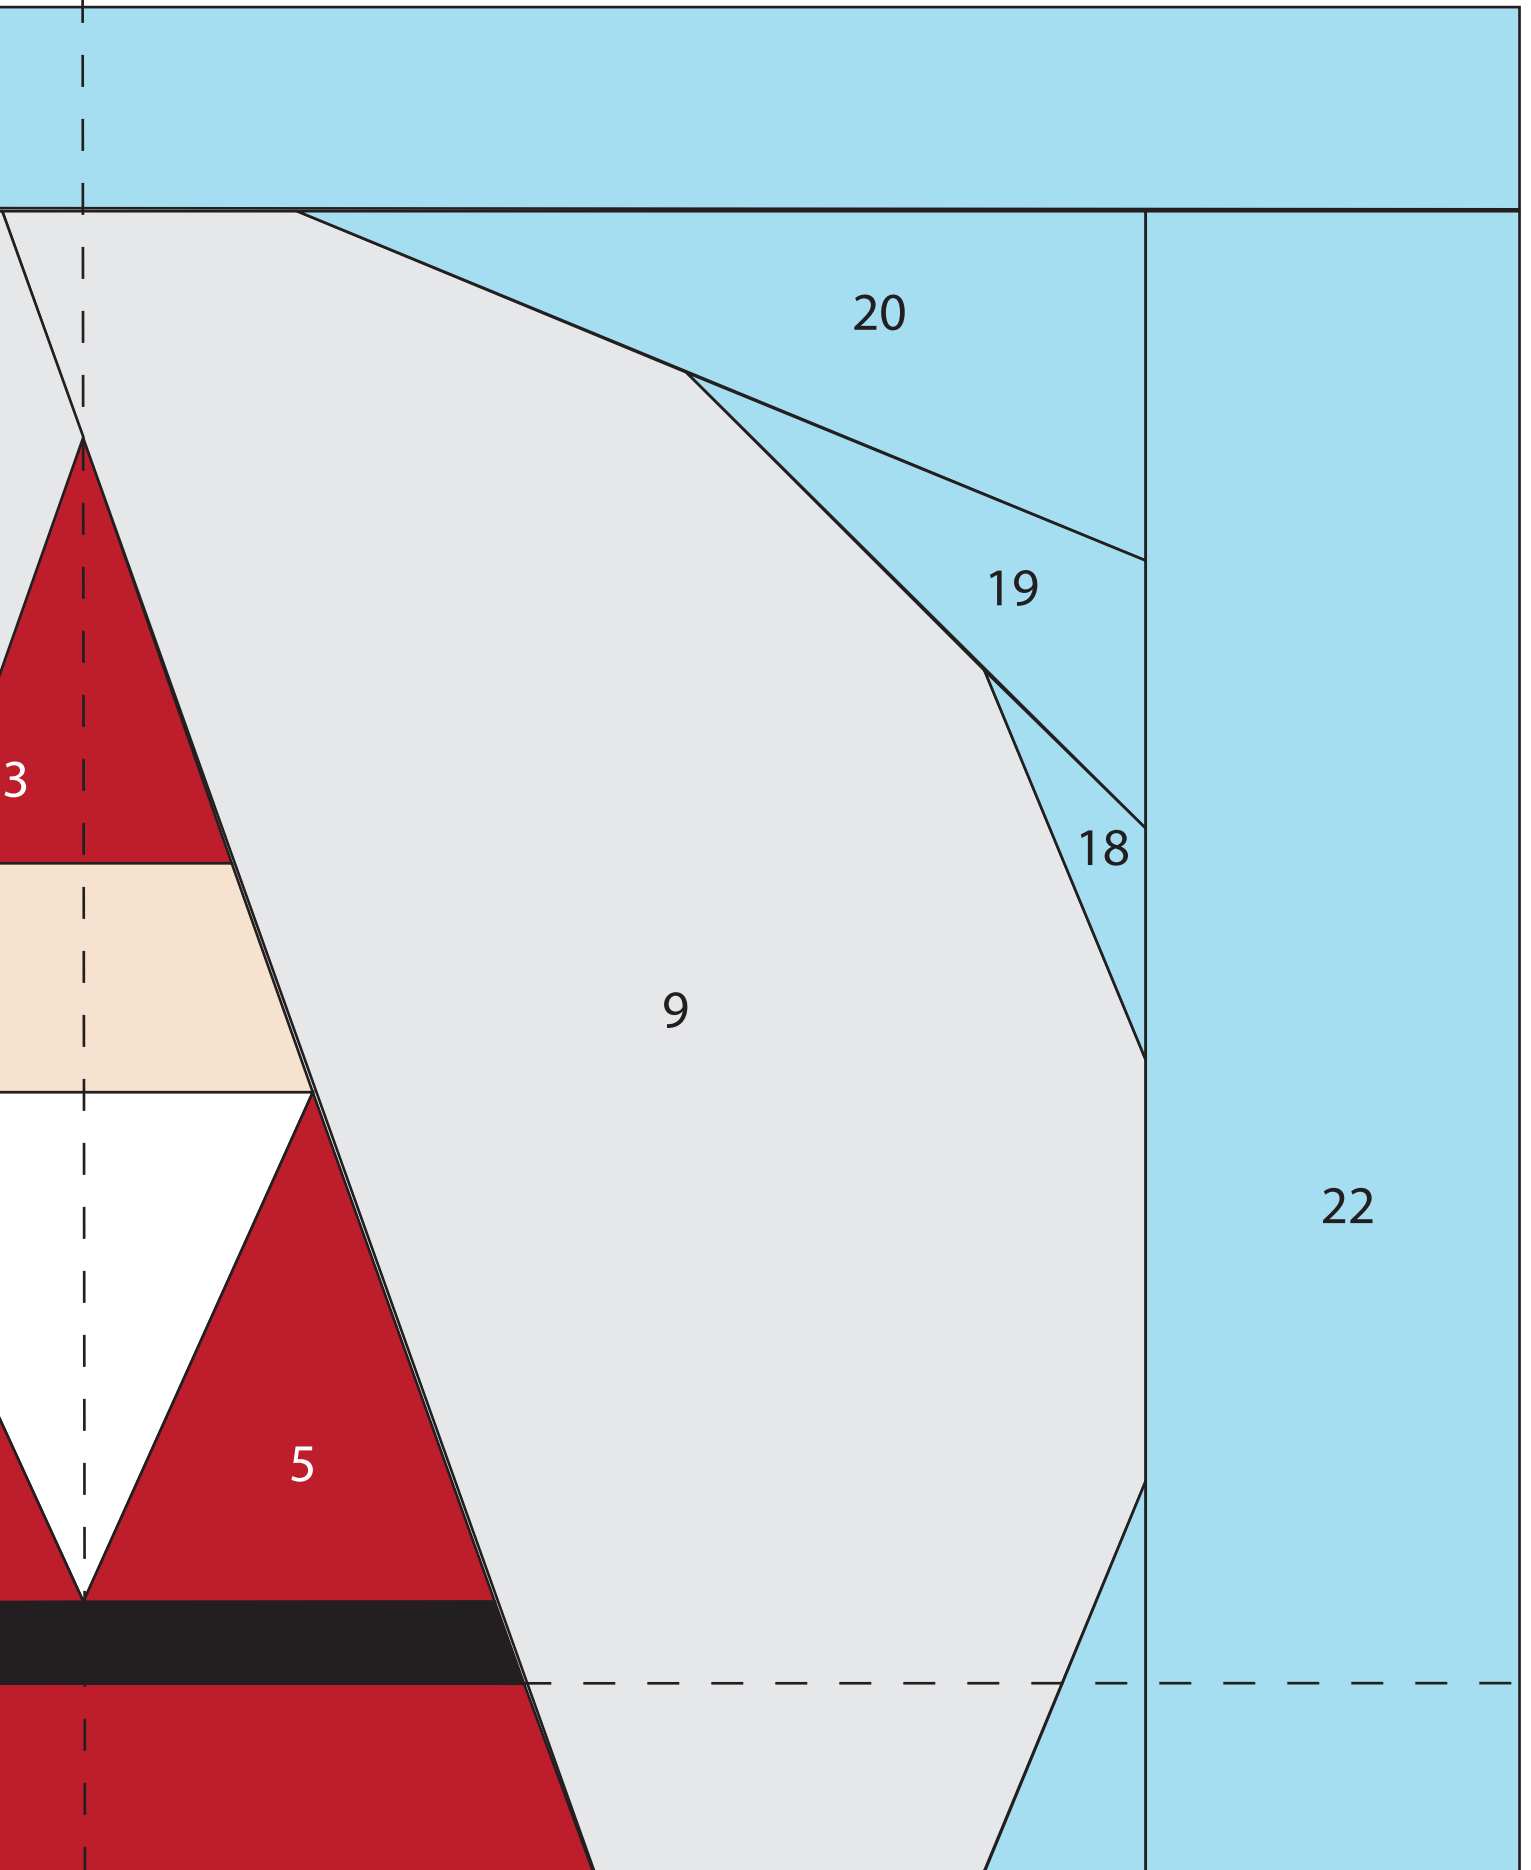

Santa Snow Globe - UPPER LEFT

add 1/4" seam allowance

add 1/4" seam allowance

Santa Snow Globe - UPPER RIGHT

add 1/4" seam allowance

add 1/4" seam allowance

add 1/4" seam allowance

12

11

6

7

10

add 1/4" seam allowance

add 1/4" seam allowance

add 1/4" seam allowance

25

27

24

add 1/4" seam allowance

Santa Snow Globe - LOWER LEFT

add 1/4" seam allowance

add 1/4" seam allowance

add 1/4" seam allowance

Santa Snow Globe - LOWER RIGHT