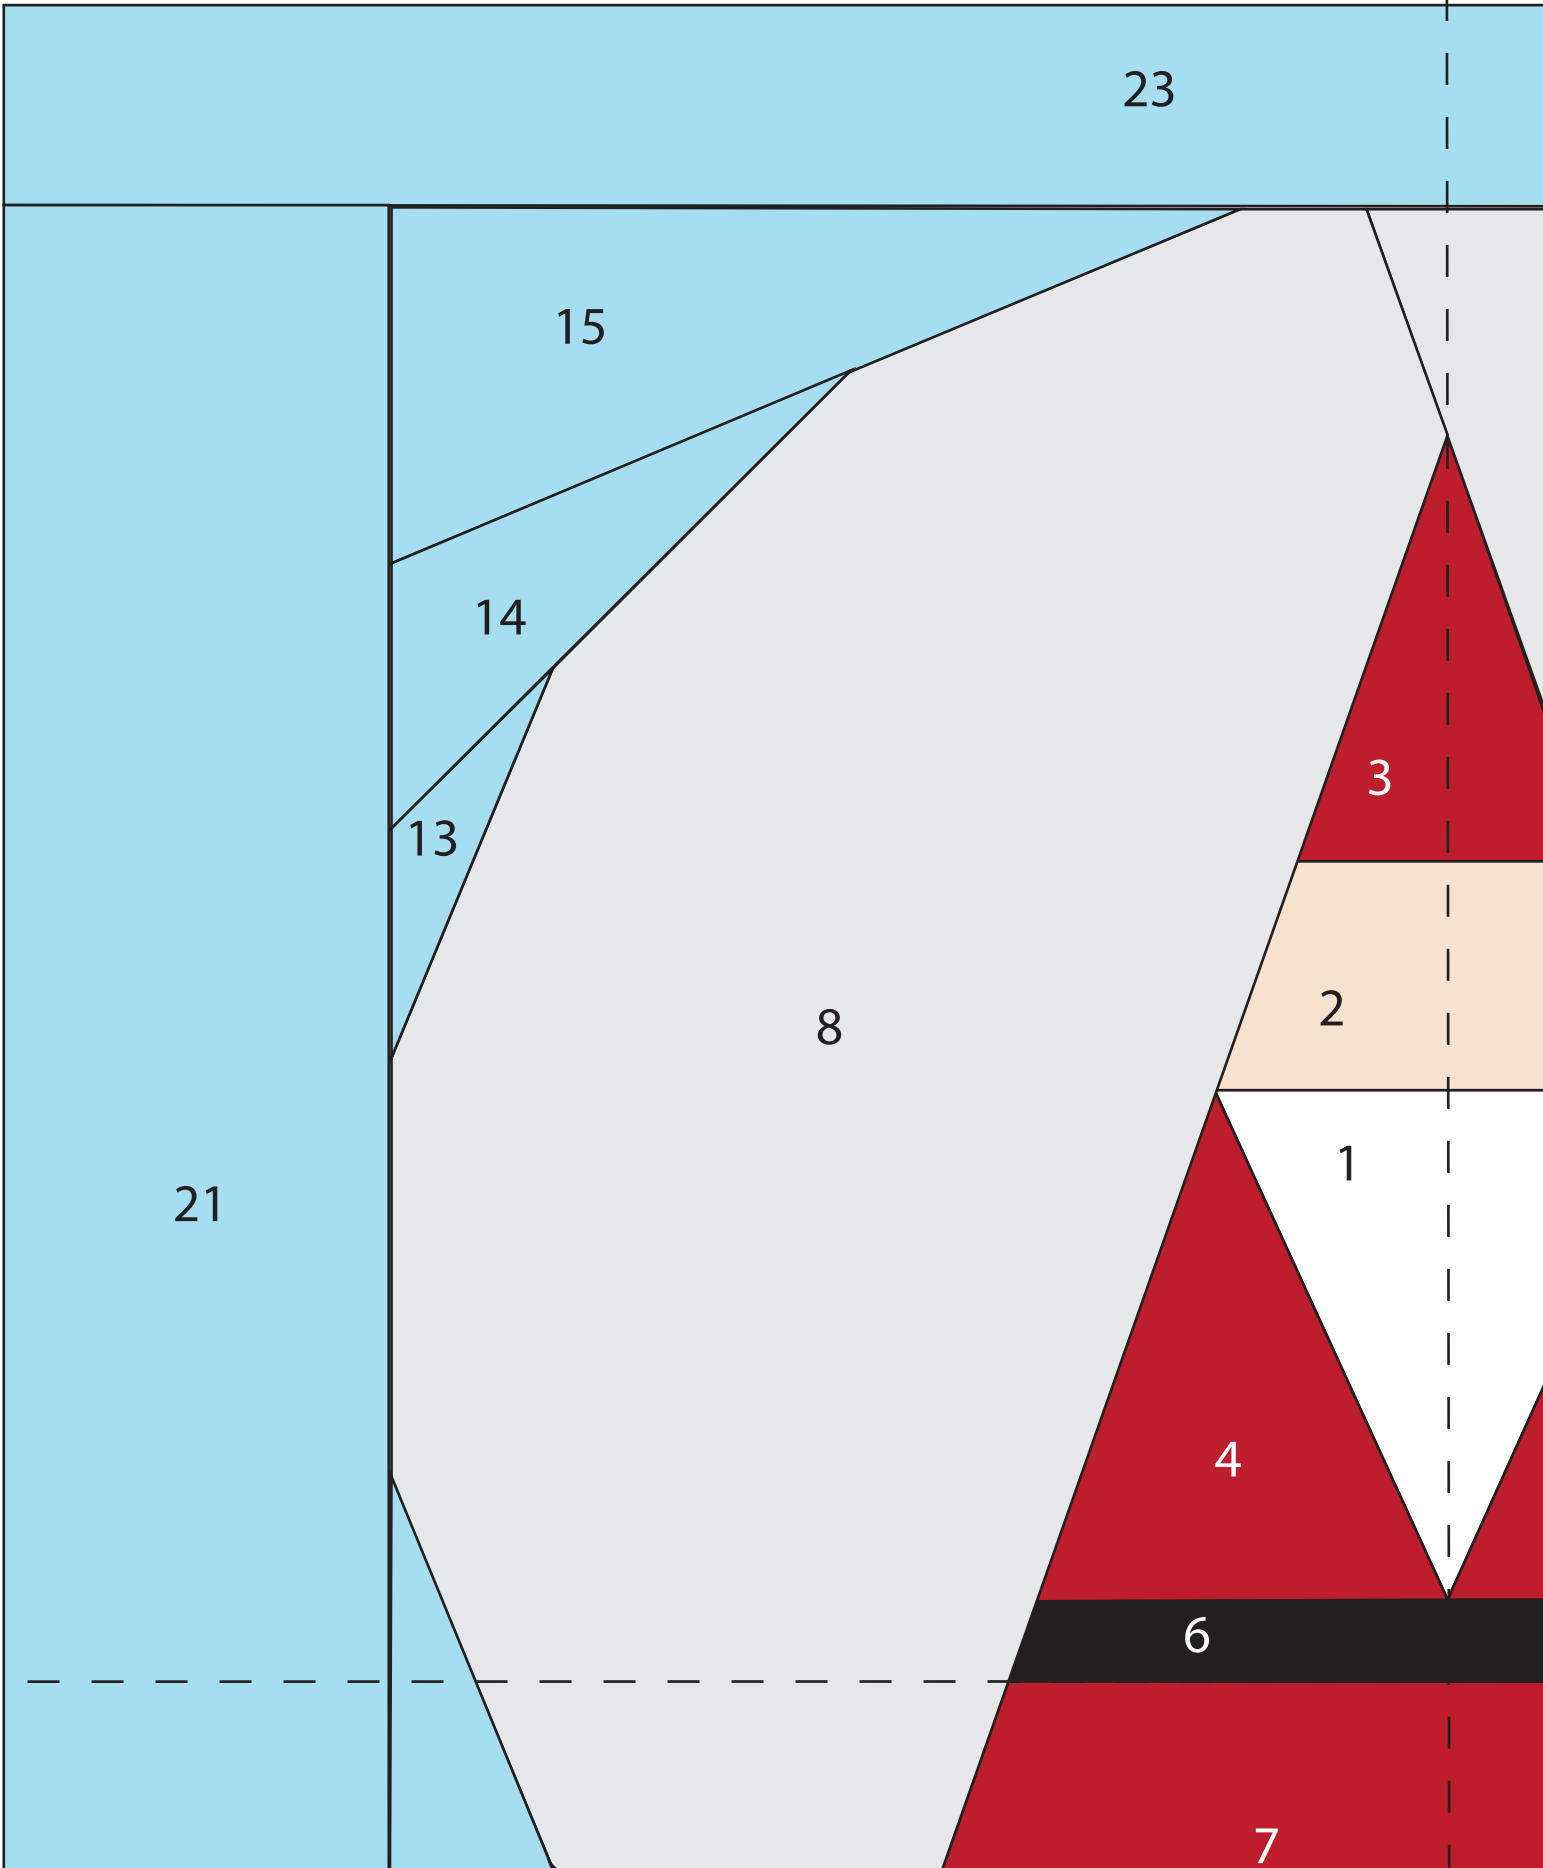

Santa Snow Globe - UPPER LEFT

add 1/4" seam allowance

add 1/4" seam allowance

Santa Snow Globe - UPPER RIGHT

add 1/4" seam allowance

add 1/4" seam allowance

add 1/4" seam allowance

12

11

6

7

10

add 1/4" seam allowance

add 1/4" seam allowance

add 1/4" seam allowance

25

27

24

add 1/4" seam allowance

Santa Snow Globe - LOWER LEFT

add 1/4" seam allowance

add 1/4" seam allowance

add 1/4" seam allowance

Santa Snow Globe - LOWER RIGHT