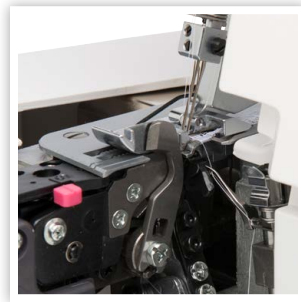

Magnolia 7034D

JANOME

www.janome.ca

Magnolia 7034D

FEATURES

EASILY RETRACTABLE
UPPER KNIFE

Color Coded
Thread Guides

SERGER

- 3 and 4 thread serger
- Lay-in tension dials
- Threading chart
- Color coded thread guides
- Easily accessible lower looper guides
- Changeable thread guide
- Quick change rolled hem
- Easily retractable upper knife
- Adjustable foot pressure
- Snap-on presser feet
- Adjustable stitch length 1 to 4 mm
- Differential feed ratio 0.5 to 2.2
- Adjustable cutting width 3.1 to 5.1 mm
- Maximum speed 1,300 spm