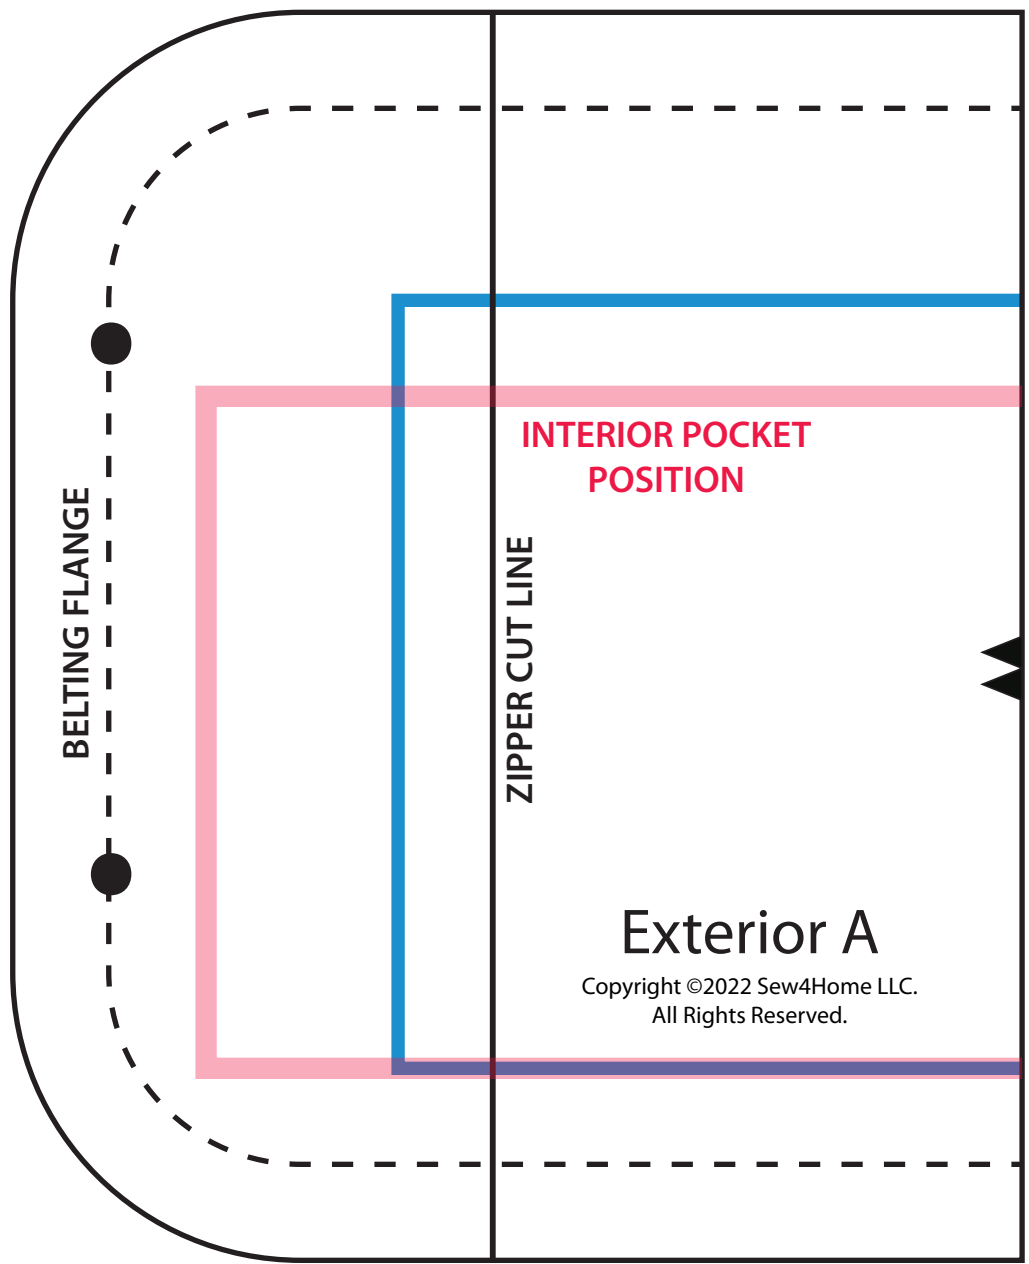

CONFIRM YOUR PRINTER OUTPUT IS ACCURATE. THIS BAR IS EXACTLY 6 INCHES LONG.

SEW4HOME

EXPLORE. INSPIRE. MAKE.

CONFIRM YOUR PRINTER OUTPUT IS ACCURATE. THIS BAR IS EXACTLY 6 INCHES LONG.

SEW4HOME

EXPLORE. INSPIRE. MAKE.

CONFIRM YOUR PRINTER OUTPUT IS ACCURATE. THIS BAR IS EXACTLY 6 INCHES LONG.

SEW4HOME

EXPLORE. INSPIRE. MAKE.

CONFIRM YOUR PRINTER OUTPUT IS ACCURATE. THIS BAR IS EXACTLY 6 INCHES LONG.