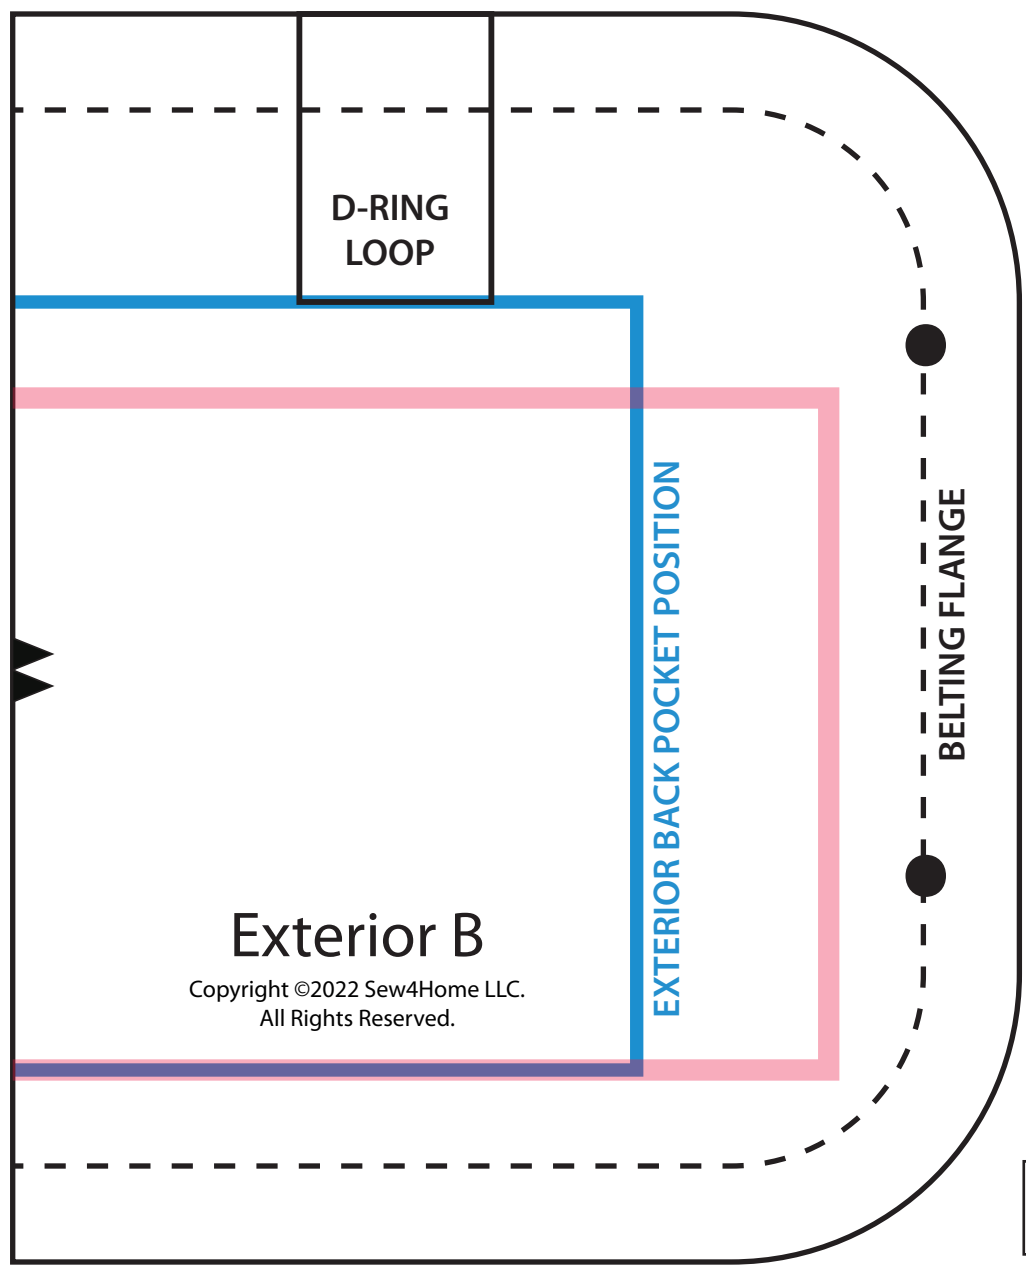

CONFIRM YOUR PRINTER OUTPUT IS ACCURATE. THIS BAR IS EXACTLY 6 INCHES LONG.

SEW4HOME

EXPLORE. INSPIRE. MAKE.

CONFIRM YOUR PRINTER OUTPUT IS ACCURATE. THIS BAR IS EXACTLY 6 INCHES LONG.

SEW4HOME

EXPLORE. INSPIRE. MAKE.

CONFIRM YOUR PRINTER OUTPUT IS ACCURATE. THIS BAR IS EXACTLY 6 INCHES LONG.

SEW4HOME

EXPLORE. INSPIRE. MAKE.

CONFIRM YOUR PRINTER OUTPUT IS ACCURATE. THIS BAR IS EXACTLY 6 INCHES LONG.